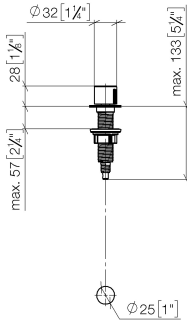

**Strainer waste with control handle - Dark Chrome**

ELIO

10 712 970

- control for single basin
- including adapter for Bowden cable

Fits ELIO, ENO, MEM, META SQUARE, SYNC and TARA ULTRA

Fits: ELIO, MEM, ENO, SYNC, TARA ULTRA, META SQUARE

10 712 970

mm [inches]

10 712 970

Parts for other  
finishes can be found  
here: [Chrome](#)